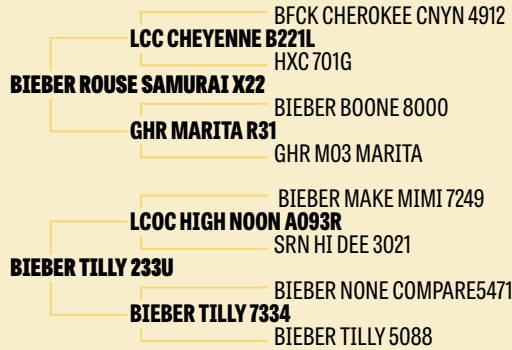

Sire: **D**
DOB: 3/5/2013
Reg #: 1617230
Tattoo: A193

EPDs	
HB	20
GM	51
CED	15
BW	-3.7
WW	78
YW	123
MILK	24
MARB	0.65
REA	-0.06
BFAT	0.07
ACT BW	80
205 WT	614
365 WT	1274

Spartacus is an AI sire we have used quite a bit. In the semen catalog they say he is powerfully made and stout boned. His calves have been the same! They really rise to the top as you walk through the pens. They have good dispositions, are easy to calve and show a lot of growth. They are deep sided, thick made, with a good hip. Check out them out sale day. There are 3 sons in the sale with an average BW of 82 pounds and WW of 667.