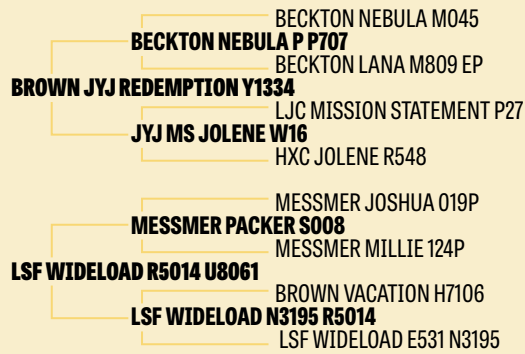

Sire: **F**
DOB: 4/9/2015
Reg #: 1751111
Tattoo: 5464C

EPDs	
HB	51
GM	85
CED	17
BW	-4.7
WW	63
YW	102
MILK	26
MARB	0.91
REA	0.03
BFAT	0.02
ACT BW	
205 WT	681
365 WT	1347

Exceptional is a son of Redemption which we have used a bit in the past, but what really drew our attention to him, was his dam was a Messmer Packer. Packer semen is hard to find these days! Exceptional is in the upper percentiles for most of his EPD's but the most impressive is he is in the top 4% for Marbling and the top 9% for Grid Master. Combine that with his calving ease as well as growth and he rises to the top. There are 3 sons in the sale this year and they definitely deserve a second look! They had an average birth weight of 83 and average weaning weight of 641.