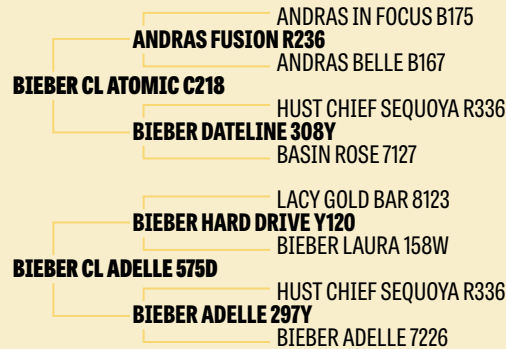

BIEBER CL STOCKMARKET E119

Sire: **E**
 DOB: 1/15/2017
 Reg #: 3751659
 Tattoo: E119

EPDs	
HB	57
GM	85
CED	16
BW	-4.8
WW	79
YW	132
MILK	26
MARB	1.18
REA	0.27
BFAT	0.08
ACT BW	64
205 WT	640
365 WT	1203

We have used Stockmarket semen a little in the past. It is almost impossible to find now as he has passed away. We were lucky enough to find a few straws. We like the entire package that Stockmarket has to offer. They just flat stand out from birth to weaning and beyond. They are very stylish, eye appealing cattle, thick topped, with a really nice hip! He is in the upper percentiles from birth to growth and it carries on into his carcass traits. He is in the top 1% for Marbling and top 25% for REA.

BIEBER CL ENERGIZE F121

Sire: **G**
 DOB: 1/12/2018
 Reg #: 3958815
 Tattoo: F121

EPDs	
HB	68
GM	75
CED	17
BW	-5
WW	65
YW	113
MILK	29
MARB	0.52
REA	0.16
BFAT	0.06
ACT BW	60
205 WT	658
365 WT	1167

Energize is another new AI sire for us. He comes with a low birth weight, easy calving while still maintaining good growth! His carcass data is good, with him being in the top 32% for marbling and the top 16% for Grid Master. Don't miss the Energize sons' sale day! They are a pretty uniform group of bulls, all deep, and thick. There are 4 Energize sons in the sale, with an average birth weight of 75 and an average weaning weight of 675 pounds.