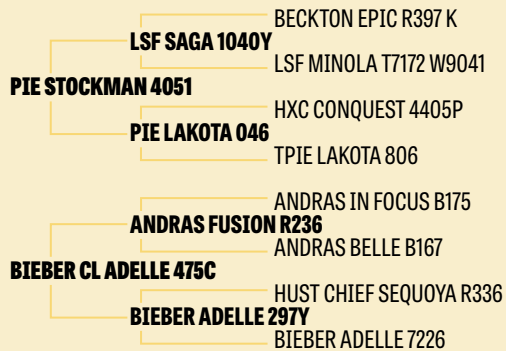

BIEBER SPARTACUS A193

Sire: **D**
 DOB: 3/5/2013
 Reg #: 1617230
 Tattoo: A193

EPDs	
HB	20
GM	51
CED	15
BW	-3.7
WW	78
YW	123
MILK	24
MARB	0.65
REA	-0.06
BFAT	0.07
ACT BW	80
205 WT	614
365 WT	1274

Spartacus is an AI sire we have used quite a bit. In the semen catalog they say he is powerfully made and stout boned. His calves have been the same! They really rise to the top as you walk through the pens. They have good dispositions, are easy to calve and show a lot of growth. They are deep sided, thick made, with a good hip. Check out them out sale day. There are 3 sons in the sale with an average BW of 82 pounds and WW of 667.

BIEBER CL STOCKMARKET E119

Sire: **E**
 DOB: 1/15/2017
 Reg #: 3751659
 Tattoo: E119

EPDs	
HB	57
GM	85
CED	16
BW	-4.8
WW	79
YW	132
MILK	26
MARB	1.18
REA	0.27
BFAT	0.08
ACT BW	64
205 WT	640
365 WT	1203

We have used Stockmarket semen a little in the past. It is almost impossible to find now as he has passed away. We were lucky enough to find a few straws. We like the entire package that Stockmarket has to offer. They just flat stand out from birth to weaning and beyond. They are very stylish, eye appealing cattle, thick topped, with a really nice hip! He is in the upper percentiles from birth to growth and it carries on into his carcass traits. He is in the top 1% for Marbling and top 25% for REA.