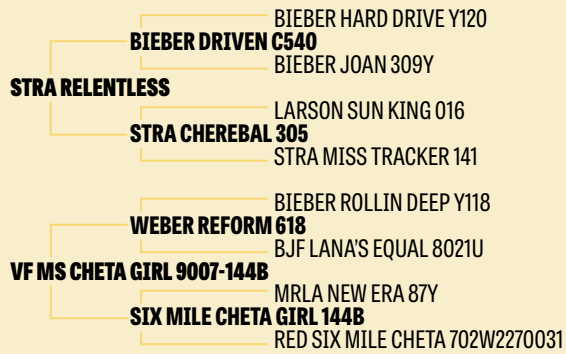

Sire: **C**
DOB: 2/3/2021
Reg #: 4452525
Tattoo: 1900

EPDs	
HB	87
GM	64
CED	13
BW	-2.4
WW	61
YW	94
MILK	33
MARB	0.8
REA	0.04
BFAT	0.03
ACT BW	77
205 WT	663
365 WT	1099

Intensity is a Relentless son that we have been using on our coming 3. He is a very stylish, deep sided, heavy muscled bull. He travels and moves out very well and stands on a good foot! Intensity has a very nice disposition and has always been very calm. He seems to have passed all his good traits into his offspring. I think you will find this set of intensity calves to be very stylish and nice balanced. They are deep sided with plenty of muscle! Intensity is in the Top 7% of sires for Marbling and we are looking forward to the scan on these bulls. Take a look at the Intensity bulls in the sale, there are 11 with an average BW of 83 and an average weaning weight of 685.