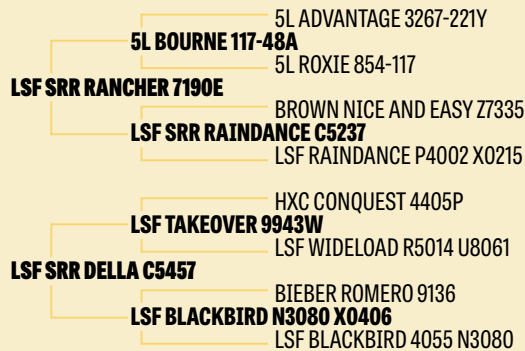

BIEBER CL ENERGIZE F121

Sire: **G**
 DOB: 1/12/2018
 Reg #: 3958815
 Tattoo: F121

EPDs	
HB	68
GM	75
CED	17
BW	-5
WW	65
YW	113
MILK	29
MARB	0.52
REA	0.16
BFAT	0.06
ACT BW	60
205 WT	658
365 WT	1167

Energize is another new AI sire for us. He comes with a low birth weight, easy calving while still maintaining good growth! His carcass data is good, with him being in the top 32% for marbling and the top 16% for Grid Master. Don't miss the Energize sons' sale day! They are a pretty uniform group of bulls, all deep, and thick. There are 4 Energize sons in the sale, with an average birth weight of 75 and an average weaning weight of 675 pounds.

LSF SRR PRIME PLUS 0111H

Sire: **H**
 DOB: 1/22/2020
 Reg #: 4275705
 Tattoo: 0111H

EPDs	
HB	67
GM	97
CED	14
BW	-4.2
WW	68
YW	106
MILK	31
MARB	1.33
REA	0.06
BFAT	0.07
ACT BW	76
205 WT	686
365 WT	1166

Check out the Prime Plus bulls in the sale! There are 3 bulls this year and they are long, deep sided, good ribbed bulls. Prime Plus offers an out cross pedigree for our breeding program. He also is very good in his EPD numbers from birth to growth, along with Milk and Maternal number to finally his carcass traits! We are excited to see the scan on these bulls. The 3 bulls had an average BW of 83 and an average weaning weight of 734!